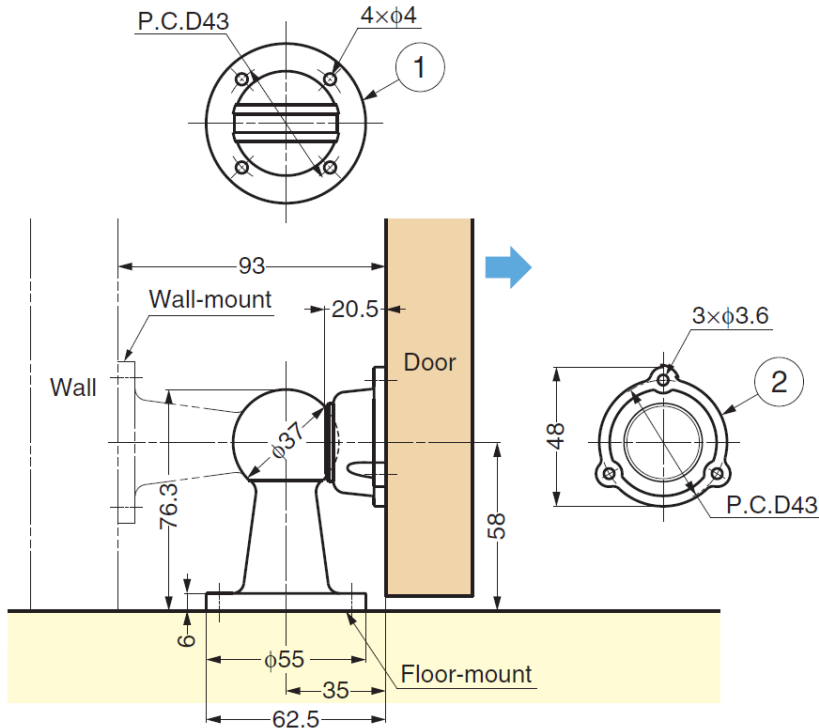

GMI / GMBR Door Stopper

Features

- Holds door at opened position with strong magnet
- Can be mounted on either floor or wall

Parts Included

- Rounded head wood screw 3.5×22 (body)
- Rounded head wood screw 3.1×16 (mounting plate)

No.	Part Name	Material	Colour
①	Body	Polycarbonate (PC)	Ivory, Brown
②	Strike	ABS	Ivory, Brown

Door Stopper

Part No.	Pipe	Magnetic Force	
GMI	Ivory	137 N	14 kg
GMBR	Brown		

Anchor Bolt (Sold Separately)

Part No.
GMA