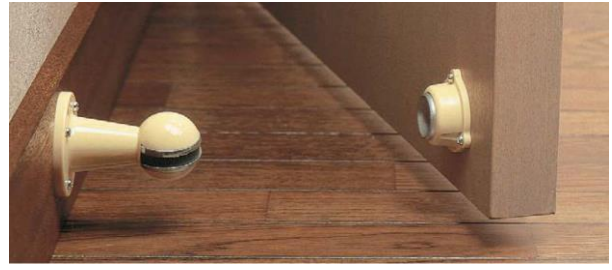

GMI / GMBR Door Stopper

Features

- Holds door at opened position with strong magnet
- Can be mounted on either floor or wall

Parts Included

- Rounded head wood screw 3.5×22 (body)
- Rounded head wood screw 3.1×16 (mounting plate)

No.	Part Name	Material	Colour
①	Body	Polycarbonate (PC)	Ivory, Brown
②	Strike	ABS	Ivory, Brown

Door Stopper

Part No.	Pipe	Magnetic Force	
GMI	Ivory	137 N	14 kg
GMBR	Brown		

Anchor Bolt (Sold Separately)

Part No.
GMA